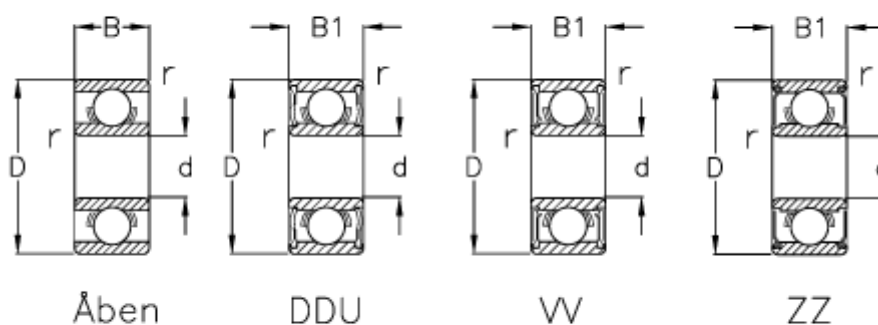

Data Sheet

Article number: 570409007002
Description: NSK Bearing 609 Open
d=9 D=24 B=7

Measures

B	= 7	Max rpm ZZ-WW = 32000
B1	= 7	r min = 0.3
d	= 9	Type = 609
D	= 24	
Load Cor (N)	= 1430	
Load Cr (N)	= 3350	
Max rpm DD	= 24000	
Max rpm open	= 38000	